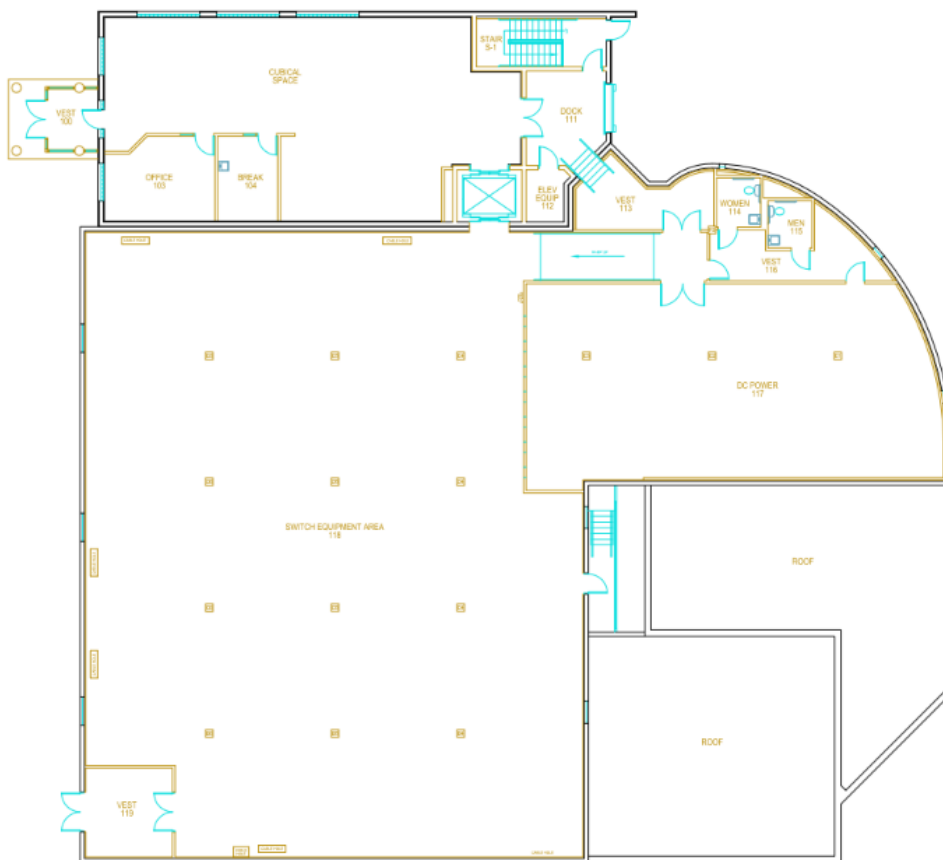

Space

30,361 Sq Ft (9,937 sq ft non-raised)
42U APC AR3100 Cabinets
Free WiFi

Connectivity

Carriers Available: Cogent, UPRR,
SDN, Windstream, Qwest, Cox,
Nebraska Link
Port Sizes up to 400GE
Wave Enabled

See Back for Floor Plan

First Floor

Second Floor